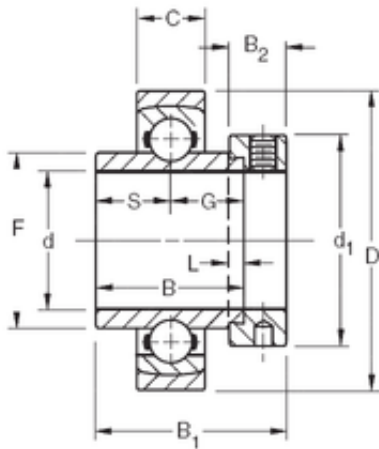

BEARING-MALAYSIA SDN.BHD.

61,9125 mm x 120 mm x 61,91 mm TIMKEN SM1207KS Insert Bearings Spherical OD

Bearing No. SM1207KS

Size	61.9125x120x61.91 mm
Bore Diameter	61,9125 mm
Outer Diameter	120 mm
Width	61,91 mm
d	61,9125 mm
D	120 mm
B	61,91 mm
C	22 mm
d1	84,14 mm
B1	77,8 mm
B2	22,2 mm
F	76,48 mm
G	30,96 mm
L	6,4 mm
S	30,96 mm
Weight	1,907 Kg
Basic dynamic load rating (C)	58,5 kN

SM1207KS Bearing 2D drawings and 3D CAD models