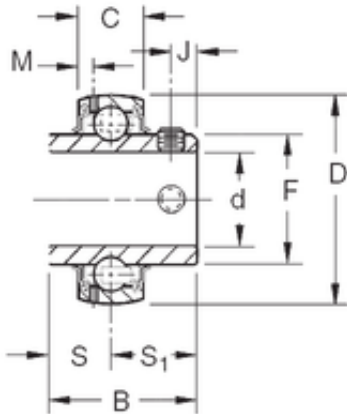

BEARING-MALAYSIA SDN.BHD.

57,15 mm x 110 mm x 65,07 mm TIMKEN GY1204KRRB Insert Bearings Spherical OD

Bearing No. GY1204KRRB

Size	57.15x110x65.07 mm
Bore Diameter	57,15 mm
Outer Diameter	110 mm
Width	65,07 mm
d	57,15 mm
D	110 mm
B	65,07 mm
C	27 mm
S1	39,67 mm
F	76,48 mm
J	10 mm
M	5,13 mm
S	25,4 mm
Thread (G)	M10x1,5
Weight	1,952 Kg
Basic dynamic load rating (C)	58,8 kN

GY1204KRRB Bearing 2D drawings and 3D CAD models