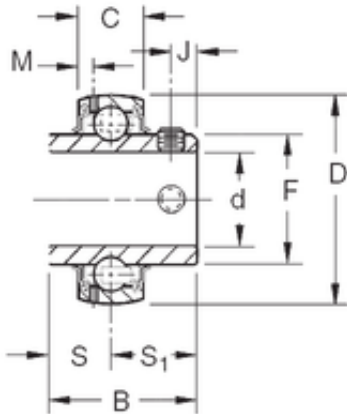

### 50,8 mm x 100 mm x 55,55 mm TIMKEN GY1200KRRB Insert Bearings Spherical OD

Bearing No. GY1200KRRB

Size	50.8x100x55.55 mm
Bore Diameter	50,8 mm
Outer Diameter	100 mm
Width	55,55 mm
d	50,8 mm
D	100 mm
B	55,55 mm
C	24 mm
S1	33,32 mm
F	69,77 mm
J	10 mm
M	5 mm
S	22,22 mm
Thread (G)	M10x1,5
Weight	1,498 Kg
Basic dynamic load rating (C)	48,1 kN

GY1200KRRB Bearing 2D drawings and 3D CAD models