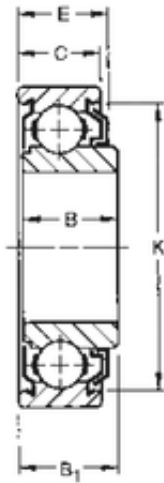

### 35 mm x 72 mm x 20 mm TIMKEN 207KLD Single Row Ball Bearings

Bearing No. 207KLD

Size	35x72x20 mm
Bore Diameter	35 mm
Outer Diameter	72 mm
Width	20 mm
d	35 mm
D	72 mm
B	20 mm
B1	21 mm
C	17 mm
Weight	0,322 Kg
Basic dynamic load rating (C)	29 kN

207KLD Bearing 2D drawings and 3D CAD models