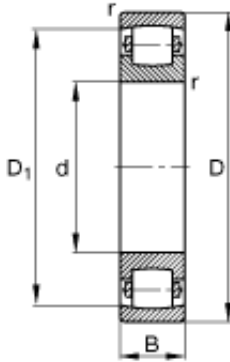

BEARING-MALAYSIA SDN.BHD.

70 mm x 125 mm x 24 mm FAG 20214-TVP Spherical Roller Bearings

Bearing No. 20214-TVP

Size	70x125x24 mm
Bore Diameter	70 mm
Outer Diameter	125 mm
Width	24 mm
d	70 mm
D	125 mm
B	24 mm
D_1	111 mm
$D_{a \max}$	116 mm
$d_{a \min}$	79 mm
$r_{a \max}$	1,5 mm
r_{\min}	1,5 mm
m	1,17 kg / Weight
C_r	106000 N / Dynamic load rating (radial)
C_{0r}	134000 N / Static load rating (radial)
n_G	5700 1/min / Limiting speed
C_{ur}	14100 N / Fatigue limit load, radial

20214-TVP Bearing 2D drawings and 3D CAD models